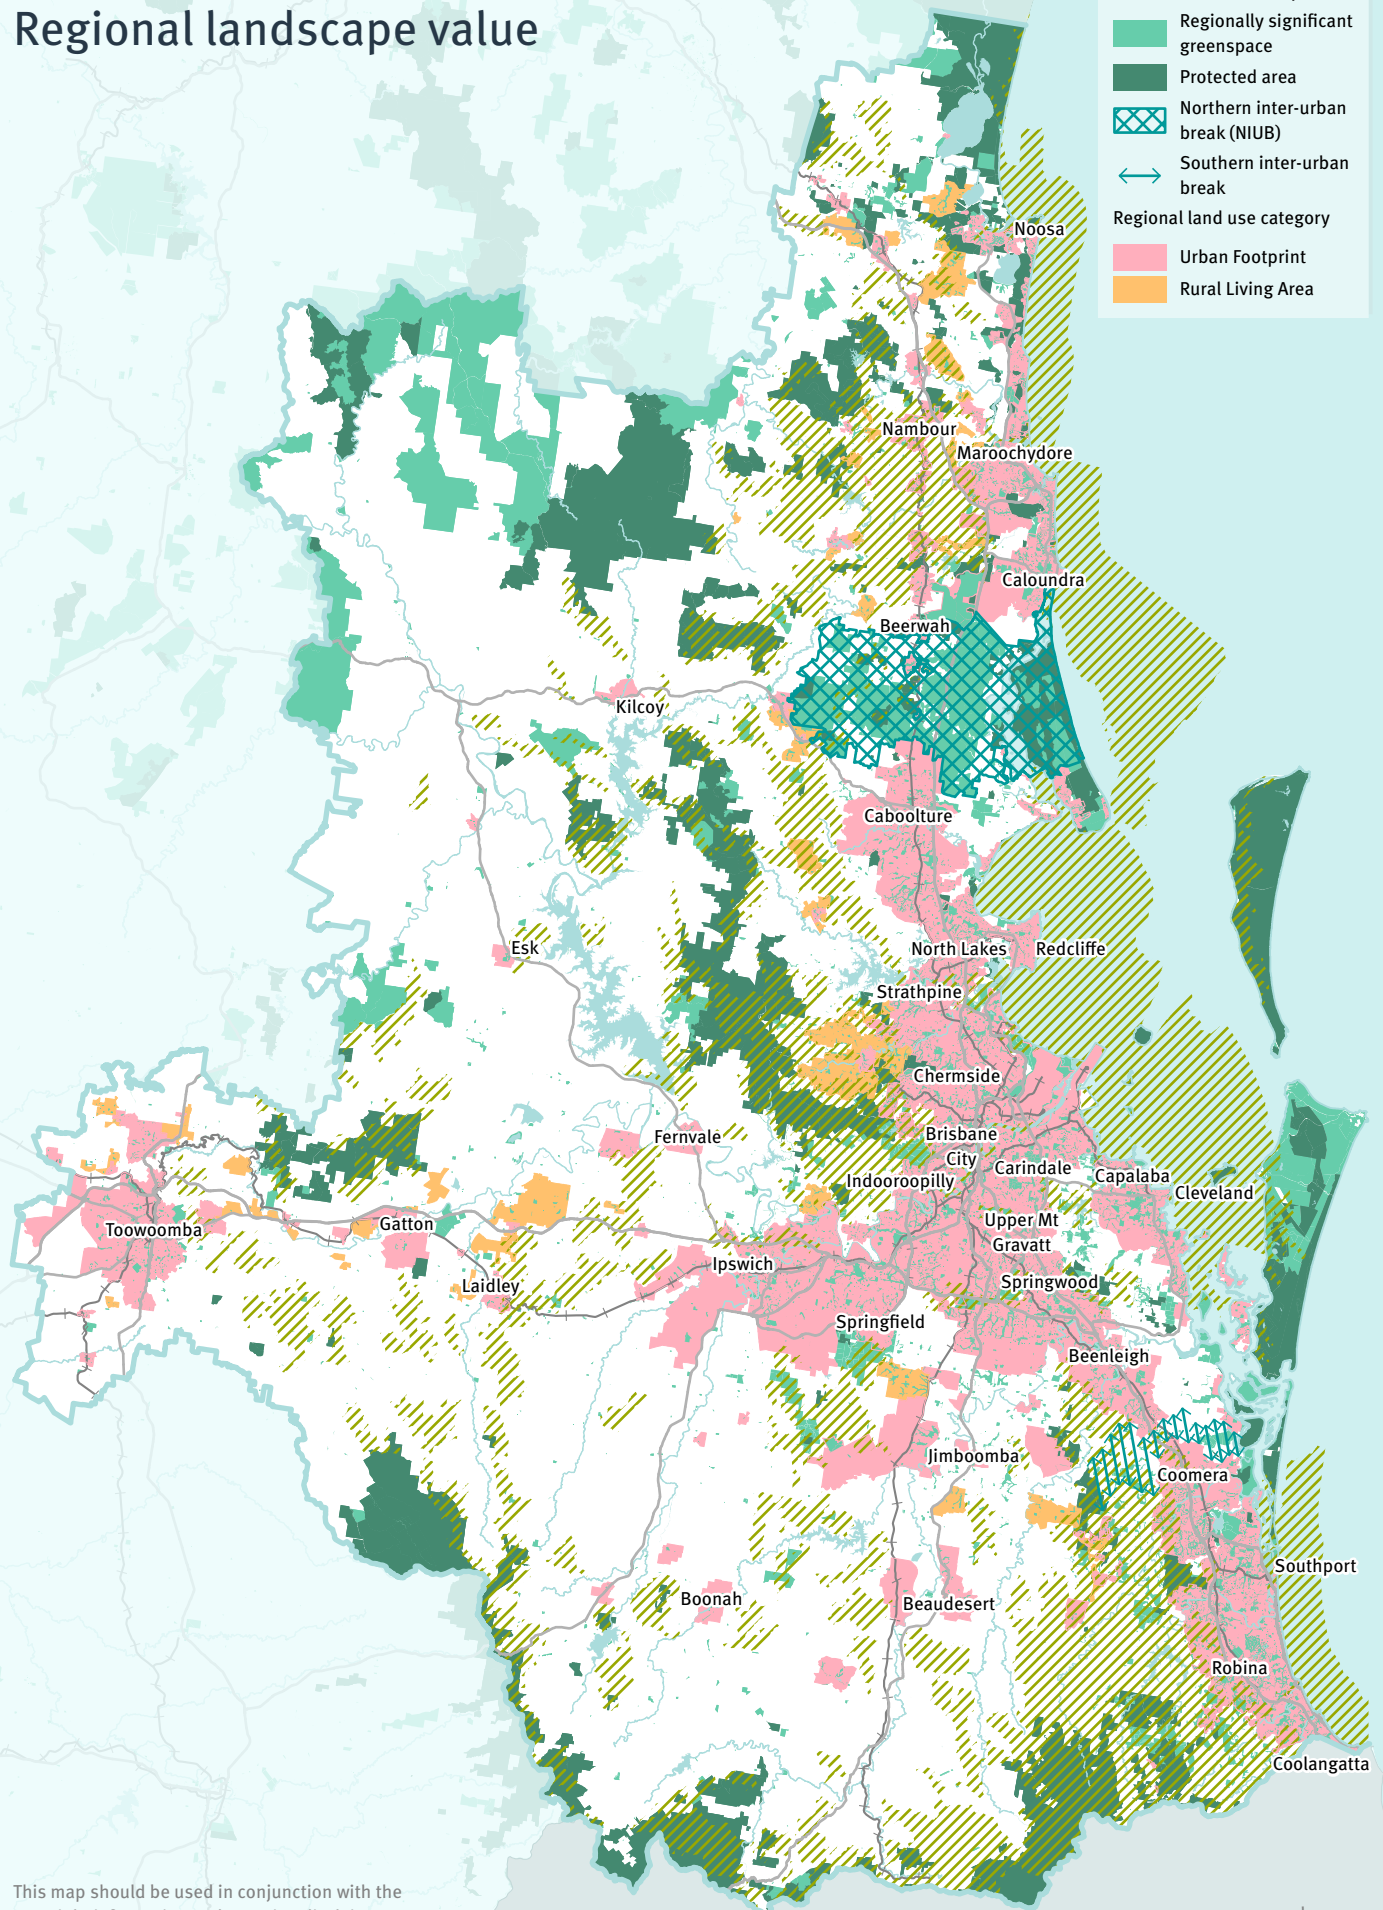

Map 17 (ShapingSEQ 2023) Regional landscape value

-  Regionally significant scenic amenity
-  Regionally significant greenspace
-  Protected area
-  Northern inter-urban break (NIUB)
-  Southern inter-urban break

Regional land use category

-  Urban Footprint
-  Rural Living Area

This map should be used in conjunction with the copyright information and mapping disclaimer on the inside cover of this publication.

NEW SOUTH WALES